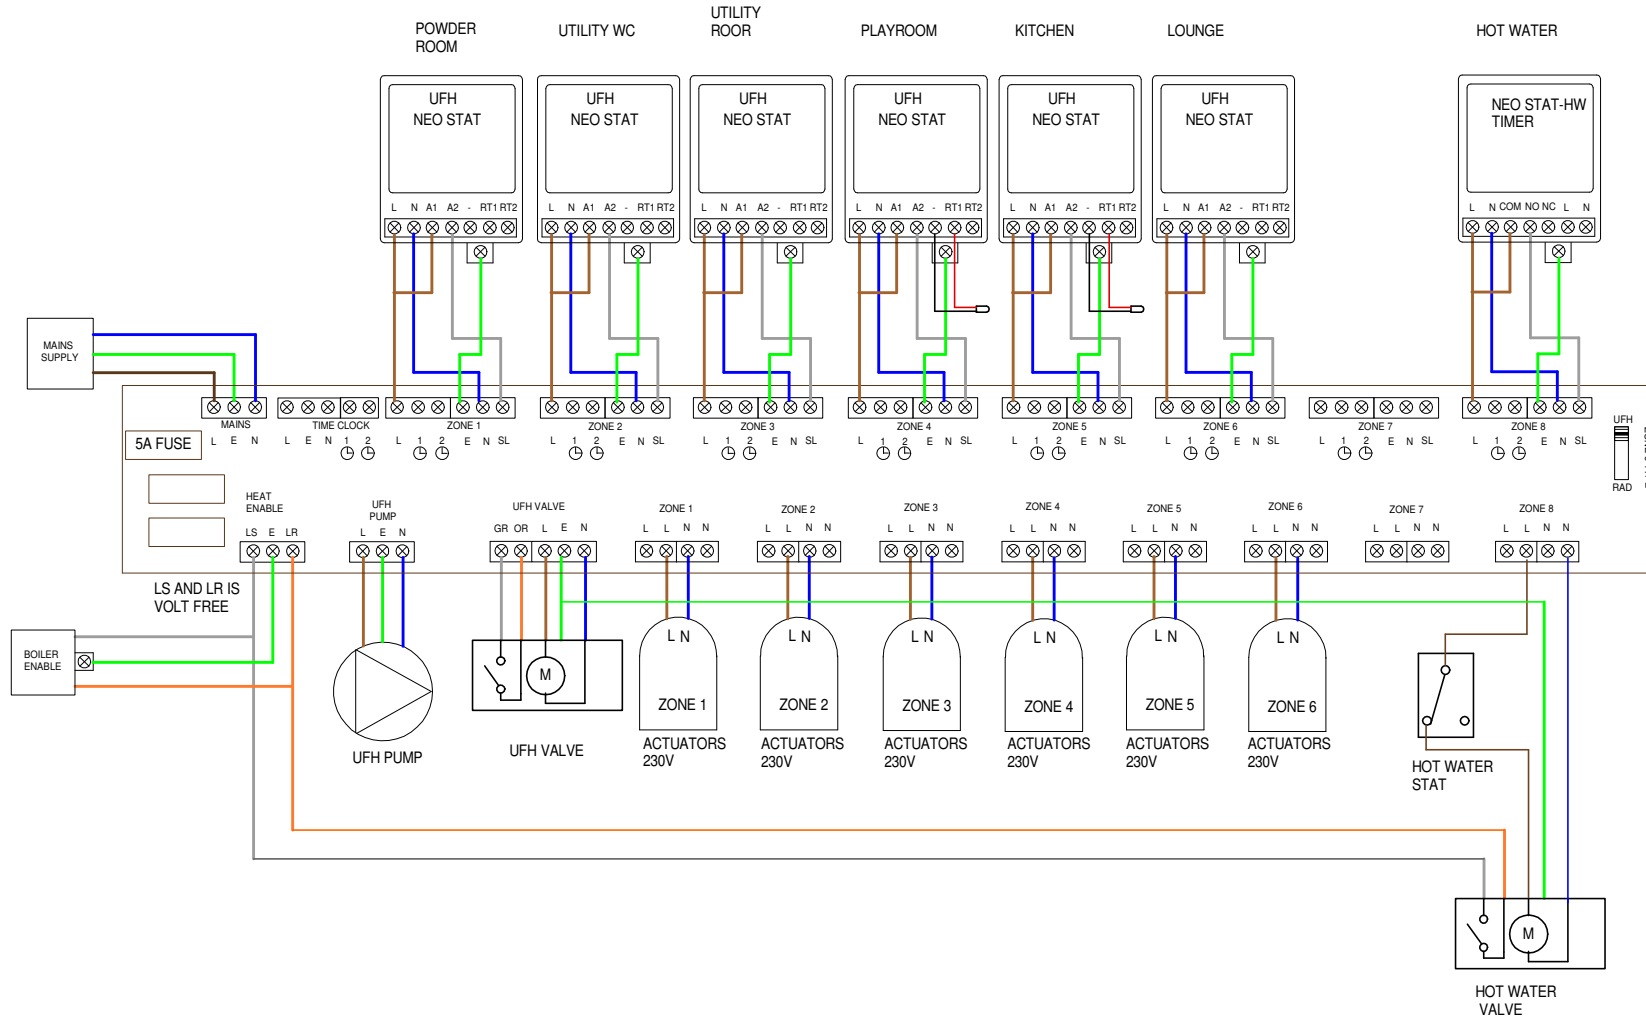

UH8

UFM UNDER FLOOR MANIFOLD

- LIVE ———
- SWITCH LIVE ———
- NEUTRAL ———
- EARTH ———
- END SWITCH AND BOILER ENABLE ———

This equipment should be installed by an appropriately qualified/ registered electrician.
 Fully read the instructions for proper wiring before applying power.
 The warranty does not cover damage from improper wiring or installation.

DRAWING 1
NEO TO UH8 WIRING DIAGRAM
13/05/2015