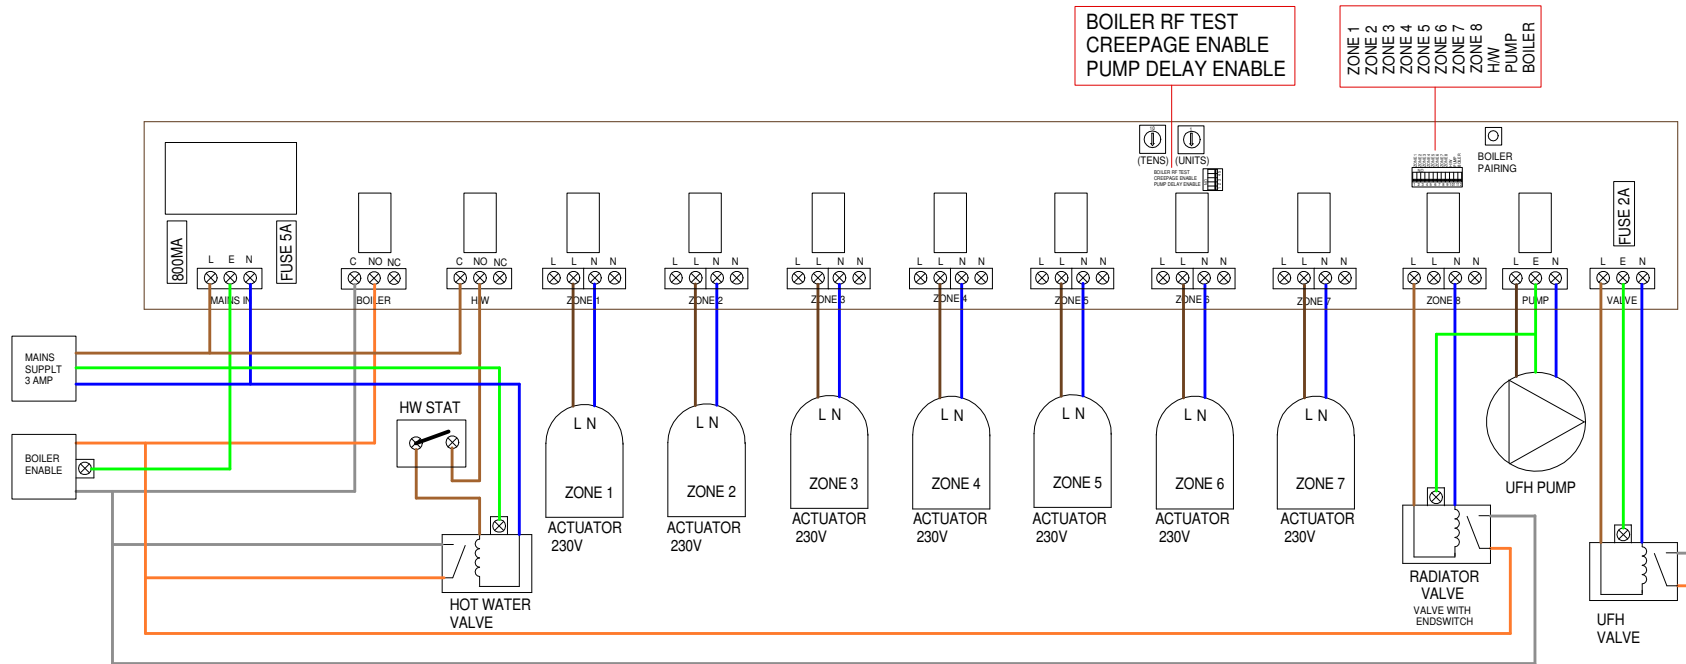

UH8-RF

UFM UNDER FLOOR MANIFOLD

- LIVE ———
- NEUTRAL ———
- EARTH ———
- END SWITCH AND BOILER ENABLE ———

This equipment should be installed by an appropriately qualified/ registered electrician.
 Fully read the instructions for proper wiring before applying power.
 The warranty does not cover damage from improper wiring or installation.

DRAWING 5
DS-SB TO UH8 WIRING DIAGRAM
13/05/2015