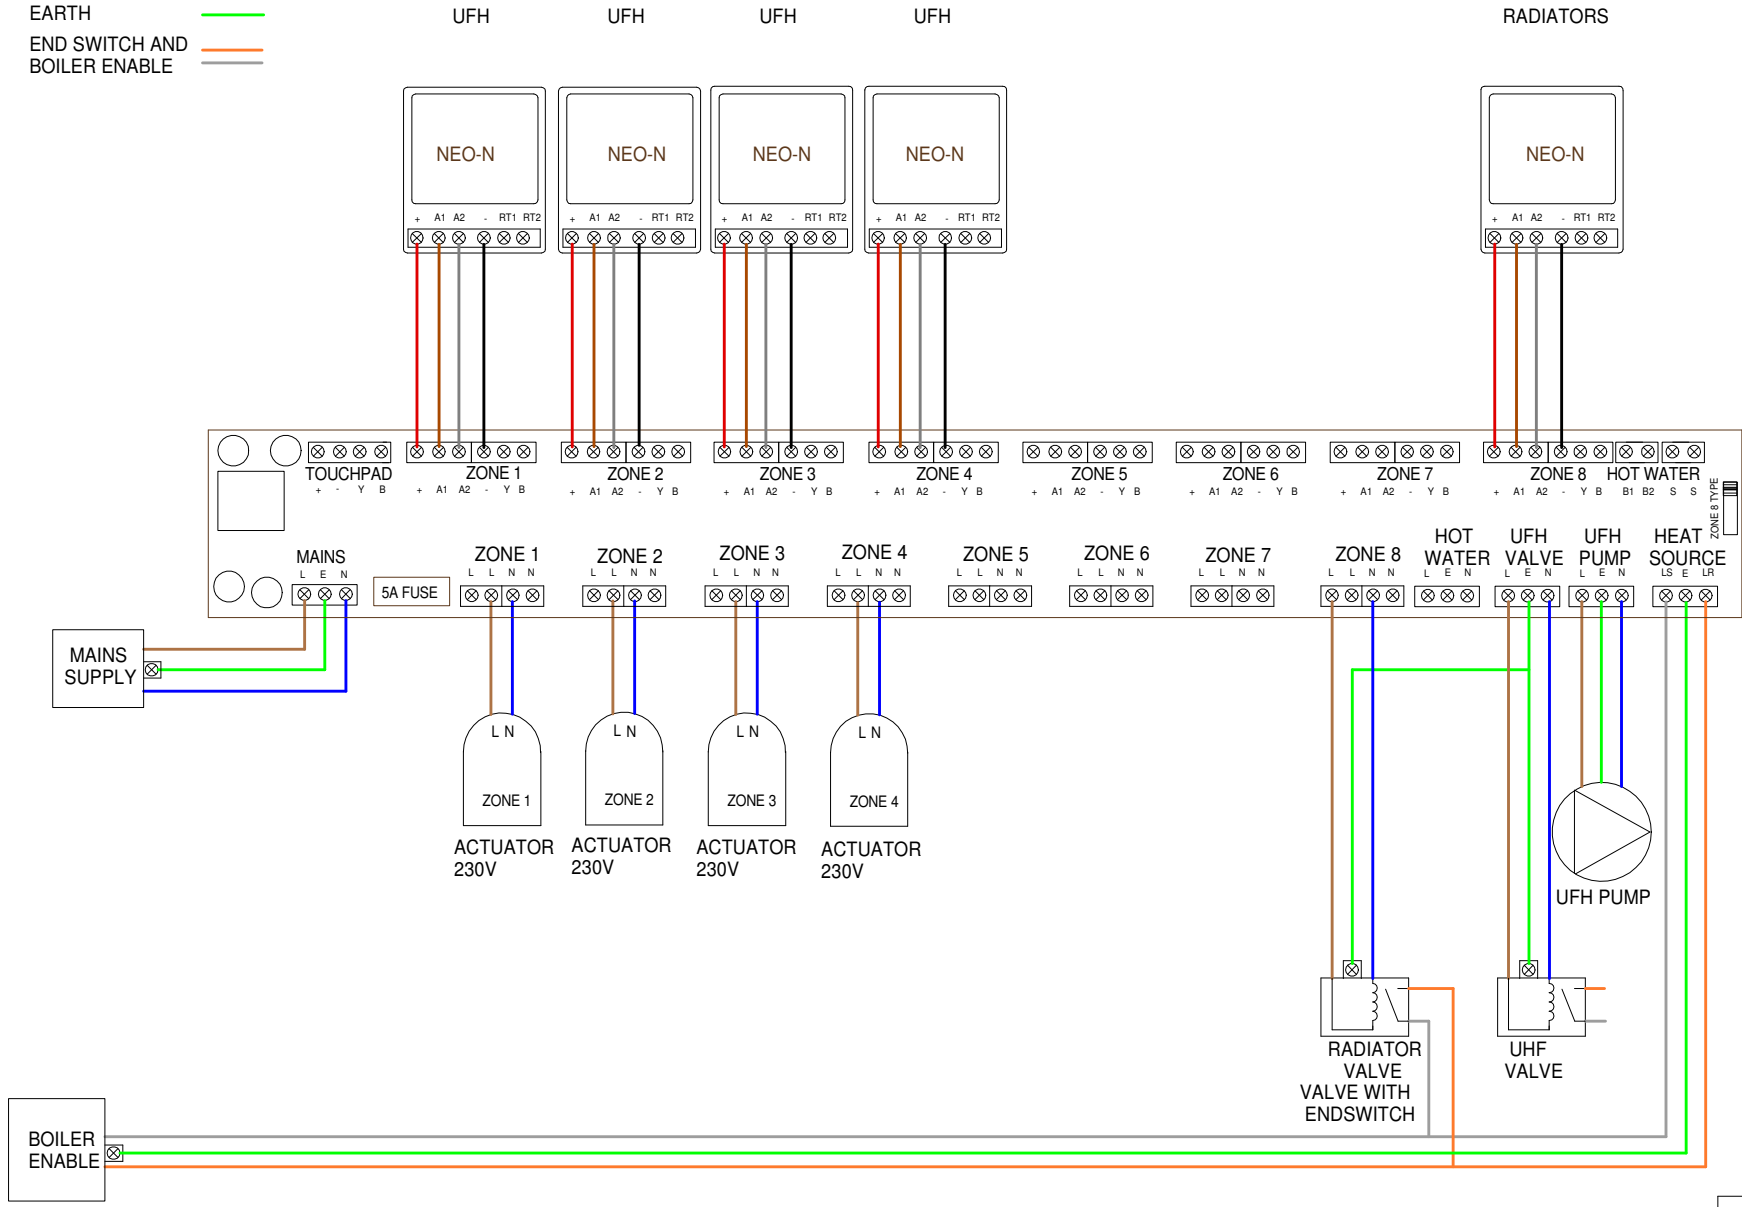

# UH8

UFM UNDER FLOOR MANIFOLD

- LIVE —
- SWITCH LIVE —
- NEUTRAL —
- EARTH —
- END SWITCH AND BOILER ENABLE —

This Equipment should be installed by an appropriately qualified/ registered electrician.  
 Fully read the instructions for proper wiring before applying power.  
 The warranty does not cover damage from improper wiring or installation.

DRAWING 2
NEO TO UH8 WIRING DIAGRAM
13/05/2015