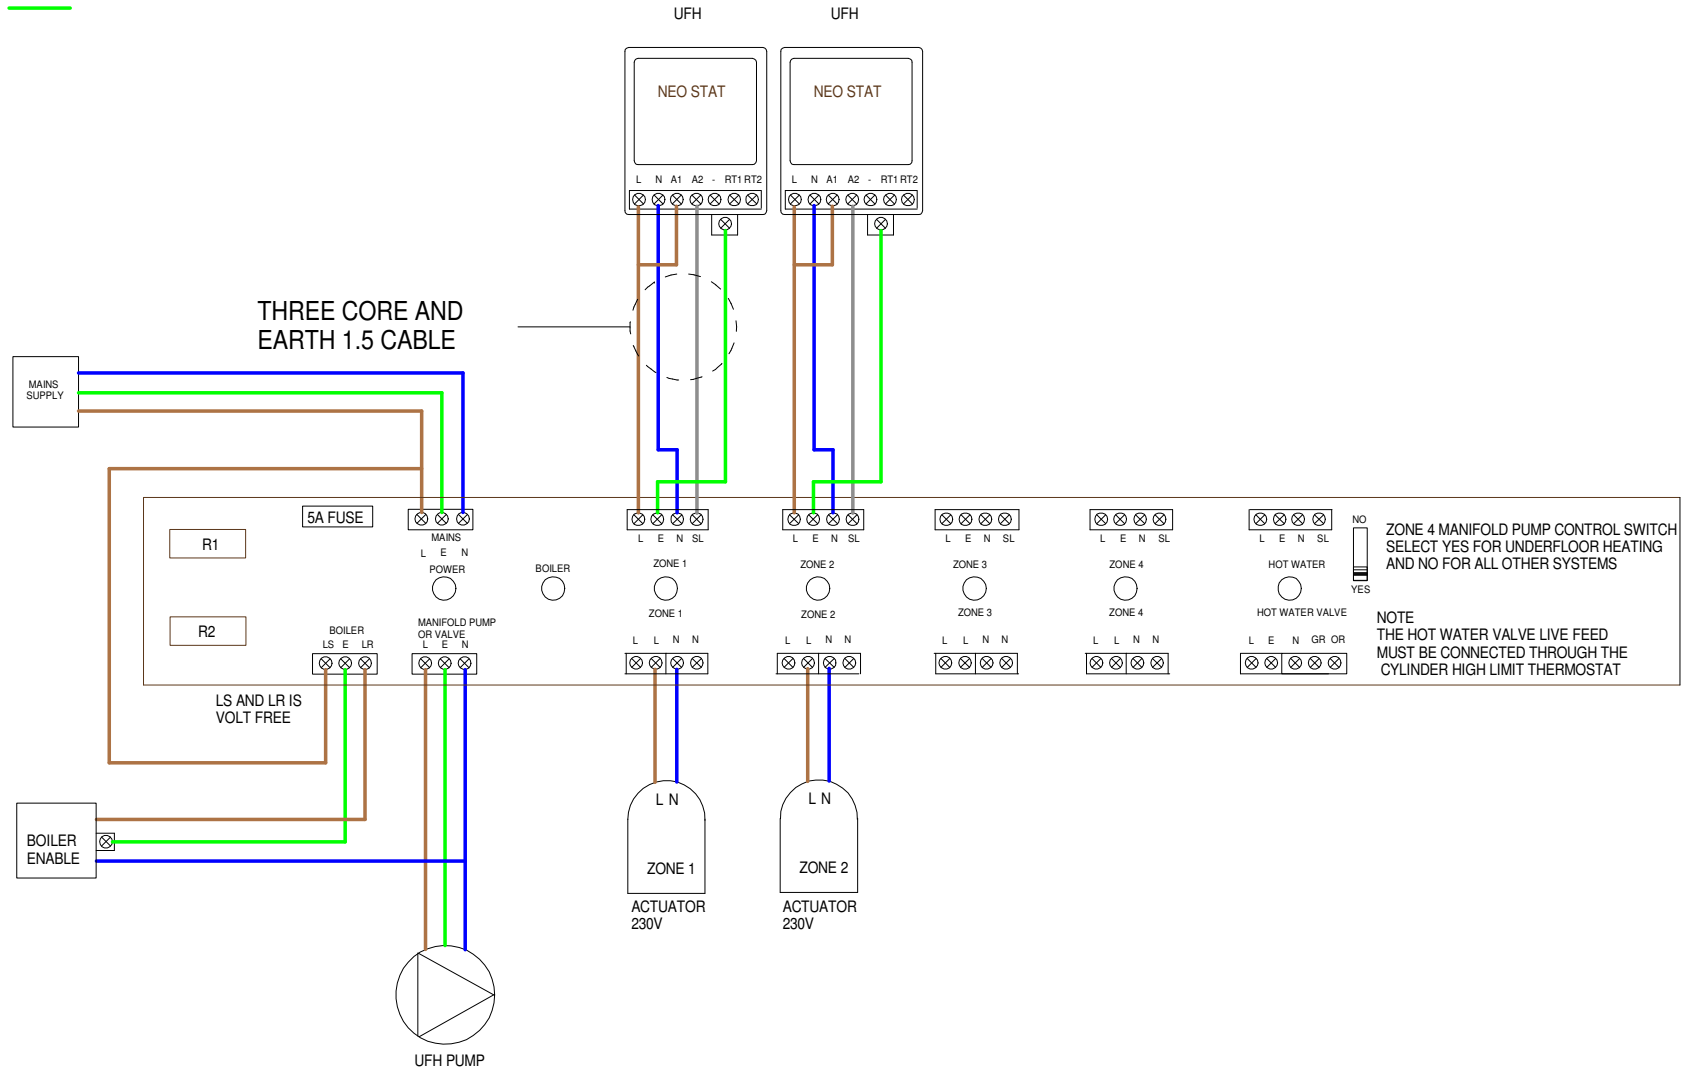

UFM UNDER FLOOR MANIFOLD

- LIVE —
- switch LIVE —
- NEUTRAL —
- EARTH —

UH4

This equipment should be installed by an appropriately qualified/ registered electrician.
Fully read the instructions for proper wiring before applying power.
The warranty does not cover damage from improper wiring or installation.