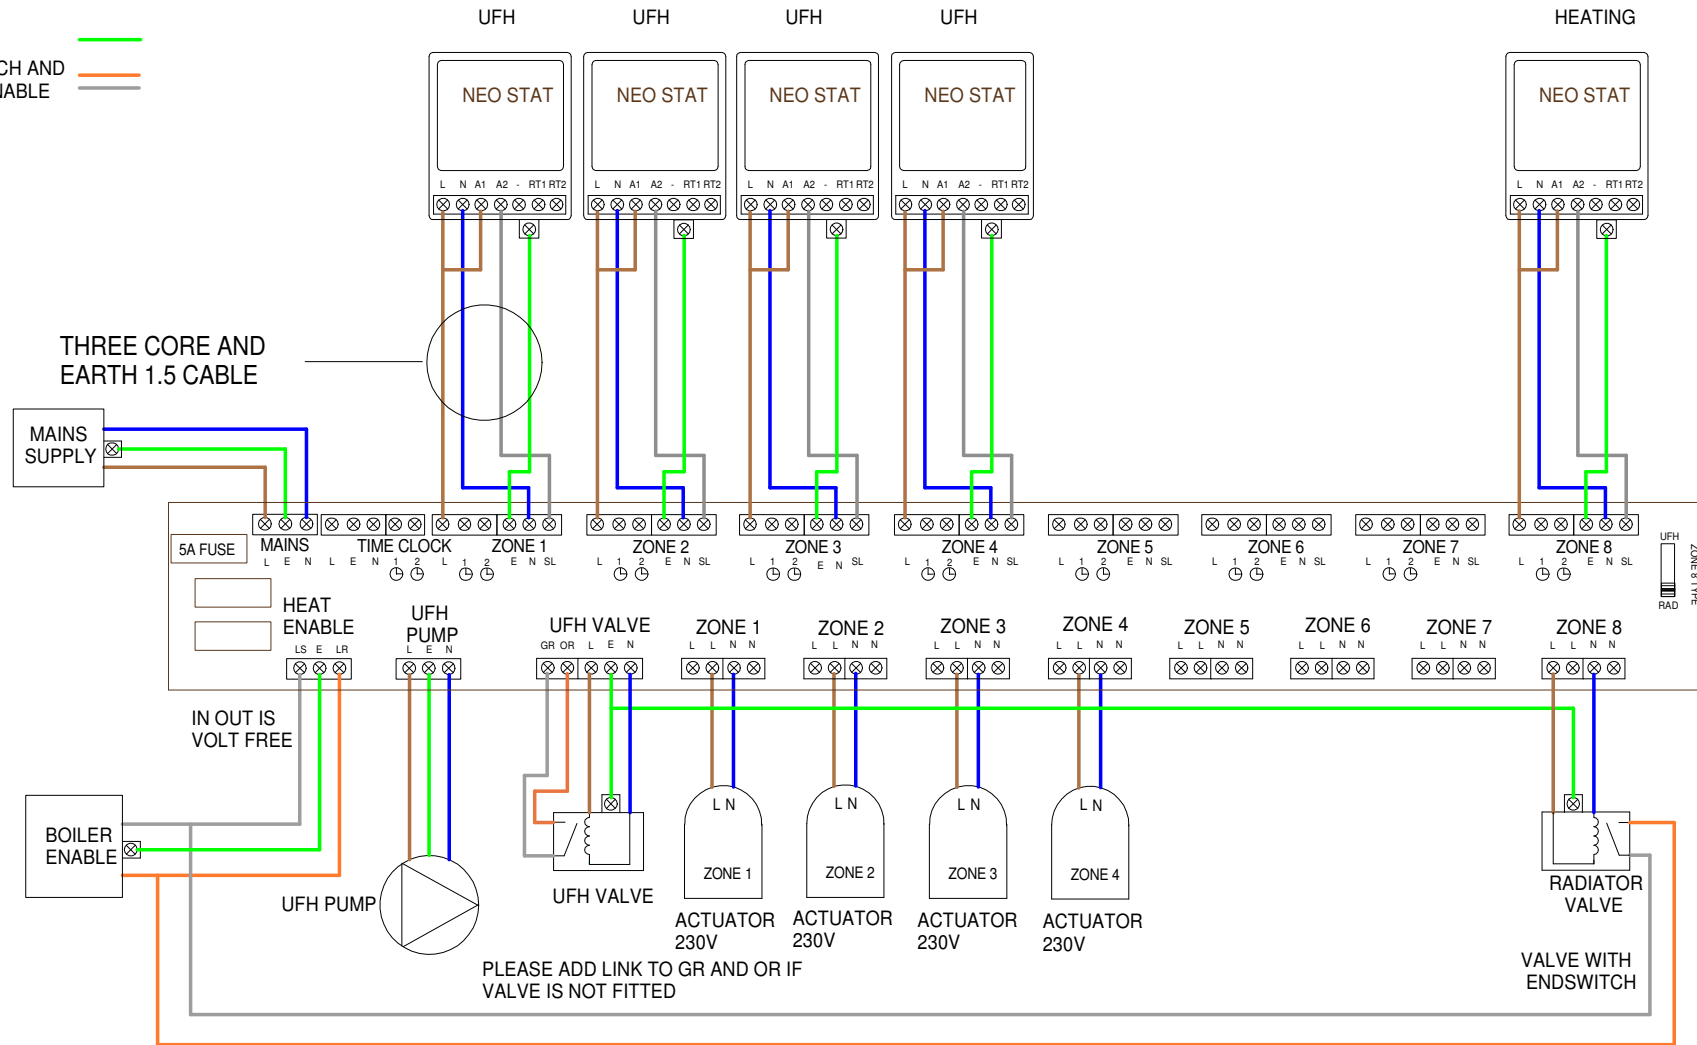

UH8

UFM UNDER FLOOR MANIFOLD

- LIVE ———
- SWITCH LIVE ———
- NEUTRAL ———
- EARTH ———
- END SWITCH AND BOILER ENABLE ———

PLEASE ADD LINK TO GR AND OR IF VALVE IS NOT FITTED

This Equipment should be installed by an appropriately qualified/ registered electrician.
 Fully read the instructions for proper wiring before applying power.
 The warranty does not cover damage from improper wiring or installation.

DRAWING 2
NEO TO UH8 WIRING DIAGRAM
13/05/2015